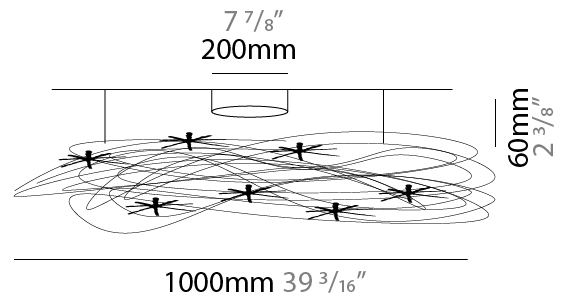

PROJECT
TYPE
SPECIFIER
QUANTITY
DATE

CONFUSIONE SURFACE

D132002

base number

1. To build a product code in our configurator select the specify button on the base model # product page
2. To build a manual product code on this datasheet choose from the options listed below in blue font and add the suffix to the base model #

GENERAL

Series: Confusione
Brand: Knikerboker
Division: Design
Mounting Type: Surface
Mounting Location: Ceiling
Subcategory: Ambient

PHYSICAL

Shape: Round
Diameter (mm): 1000
Diameter (in): 39 ³/₈
Light Distribution: Direct / Indirect
Fixture Finish: ANA
Fixture Material: Aluminum

ELECTRICAL

Number of Lamps: 15
Lamp Type: LED
Input Wattage (W): 18
Bulb Included: Bulb Included
Total Output Wattage (W): 15
Max. Wattage Per Lamp (W): 1
Lamp Base: G4
Dimming: 0-10V Dimming / Phase Dimming (120Vac Only)
Driver Included: Yes
Driver Location: Integrated
Driver Type: Constant Voltage - Universal
Driver Class: Class 2
Input Voltage (V): 120 - 277
Output Voltage (V): 12
Upon Request: (Not included - see components) Remote: 0-10Vdc dimming / Phase dimming @120Vac only / (Included) Integral: Non-dimming 277Vac

LED

Number of LEDs: 15
Color Temperature (°K): 3000
Max. Delivered Lumen (lm): 1200
CRI: >80 CRI

OPTICAL

RATINGS AND CERTIFICATIONS

Certified By: CSA Certified to UL and CSA Standards
IP rating: IP20