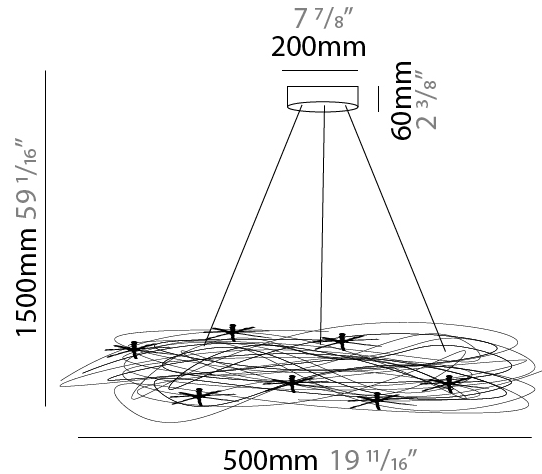

PROJECT	
TYPE	
SPECIFIER	
QUANTITY	
DATE	

CONFUSIONE SUSPENSION

D131273

base number

1. To build a product code in our configurator select the specify button on the base model # product page
2. To build a manual product code on this datasheet choose from the options listed below in blue font and add the suffix to the base model #

GENERAL

Series: Confusione
Brand: Knikerboker
Division: Design
Mounting Type: Suspension
Mounting Location: Ceiling
Subcategory: Pendant

PHYSICAL

Shape: Round
Diameter (mm): 500
Diameter (in): 19 11/16
Extension (mm): 2000
Extension (in): 78 3/4
Light Distribution: Direct / Indirect
Fixture Finish: ANA
Fixture Material: Anodized Aluminum
Cable Details: Silicon Cable 2000mm / 78 3/4

ELECTRICAL

Number of Lamps: 20
Lamp Type: LED
Input Wattage (W): 24
Bulb Included: Bulb Included
Total Output Wattage (W): 20
Max. Wattage Per Lamp (W): 1
Lamp Base: G4
Dimming: 0-10V Dimming / Phase Dimming (120Vac Only)
Driver Included: Yes
Driver Location: Integrated
Driver Type: Constant Voltage - Universal
Driver Class: Class 2
Input Voltage (V): 120 - 277
Output Voltage (V): 12
Upon Request: (Not included - see components) Remote: 0-10Vdc dimming / Phase dimming @120Vac only / (Included) Integral Non-dimming 277Vac

LED

Color Temperature (°K): 3000
Max. Delivered Lumen (lm): 1600
CRI: >80 CRI

OPTICAL

RATINGS AND CERTIFICATIONS

Certified By: Certified for North American Standards
IP rating: IP20