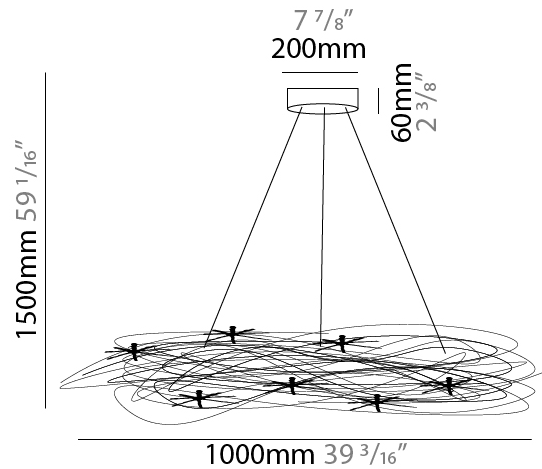

base number

1. To build a product code in our configurator select the specify button on the base model # product page
2. To build a manual product code on this datasheet choose from the options listed below in blue font and add the suffix to the base model #

GENERAL

Series: Confusione
Brand: Knikerboker
Division: Design
Mounting Type: Suspension
Mounting Location: Ceiling
Subcategory: Ambient

PHYSICAL

Shape: Curves
Diameter (mm): 1000
Diameter (in): 39 ³/₁₆
Height (mm): 1500
Height (in): 59 ¹/₁₆
Max. Overall Height (mm): 1500
Max. Overall Height (in): 59 ¹/₁₆
Light Distribution: Direct / Indirect
Fixture Finish: ANA
Fixture Material: Anodized Aluminum
Cable Details: 3 Steel Cable 2000mm

ELECTRICAL

Number of Lamps: 15
Lamp Type: LED
Bulb Included: Bulb Included
Total Output Wattage (W): 15
Max. Wattage Per Lamp (W): 1
Lamp Base: G4
Dimming: 0-10V Dimming / Phase Dimming (120Vac Only)
Driver Included: Yes
Driver Location: Integrated
Driver Type: Constant Voltage - 120Vac
Driver Class: Class 2
Input Voltage (V): 120 - 277
Output Voltage (V): 12
Lamp Voltage (V): 12
Upon Request: (Not included - see components) Remote: 0-10Vdc dimming / Phase dimming @120Vac only / 277Vac

LED

Number of LEDs: 15
Color Temperature (°K): 3000
Max. Delivered Lumen (lm): 1200
CRI: >80 CRI

OPTICAL

RATINGS AND CERTIFICATIONS

Certified By: Certified for North American Standards
IP rating: IP20

PROJECT	
TYPE	
SPECIFIER	
QUANTITY	
DATE