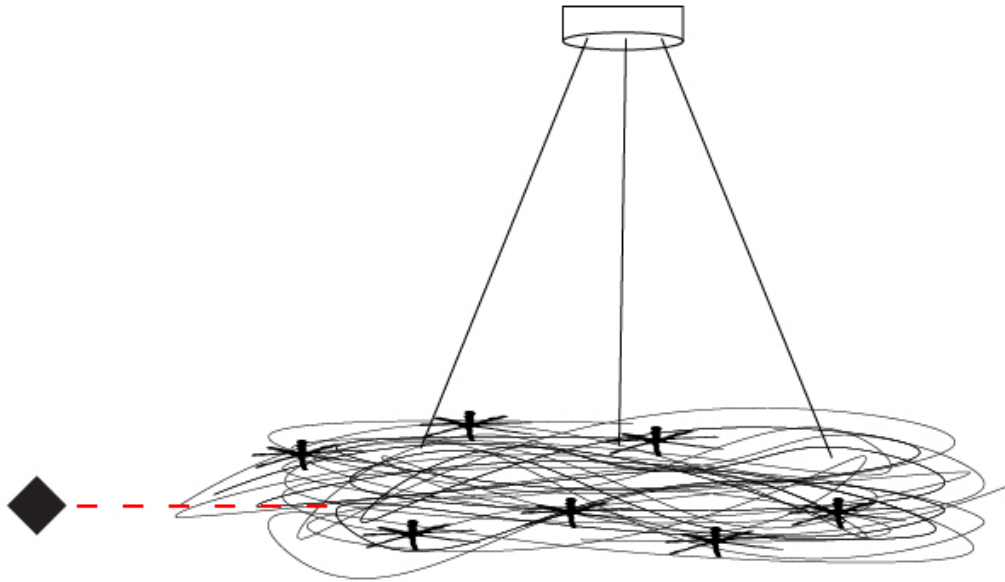

CONFUSIONE SUSPENSION

D131272

PROJECT

TYPE

SPECIFIER

QUANTITY

DATE

D