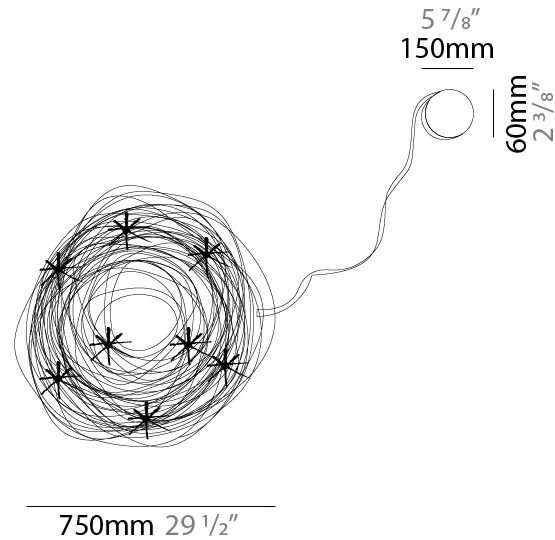

CONFUSIONE SURFACE

D132070

base number

1. To build a product code in our configurator select the specify button on the base model # product page
2. To build a manual product code on this datasheet choose from the options listed below in blue font and add the suffix to the base model #

GENERAL

Series: Confusione
Brand: Knikerboker
Division: Design
Mounting Type: Surface
Mounting Location: Ceiling
Subcategory: Ambient

PHYSICAL

Shape: Curves
Diameter (mm): 750
Diameter (in): 29 1/2
Light Distribution: Direct / Indirect
Fixture Finish: ANA
Fixture Material: Anodized Aluminum

ELECTRICAL

Number of Lamps: 10
Lamp Type: LED
Input Wattage (W): 12
Bulb Included: Bulb Included
Total Output Wattage (W): 10
Max. Wattage Per Lamp (W): 1
Lamp Base: G4
Dimming: 0-10V Dimming / Phase Dimming (120Vac Only)
Driver Included: Yes
Driver Location: Integrated
Driver Type: Constant Voltage - Universal
Driver Class: Class 2
Input Voltage (V): 120 - 277
Output Voltage (V): 12
Lamp Voltage (V): 12
Upon Request: (Not included - see components) Remote: 0-10Vdc dimming / Phase dimming @120Vac only / (Included) Integral: Non-dimming 277Vac

LED

Color Temperature (°K): 3000
Max. Delivered Lumen (lm): 800
CRI: >80 CRI

OPTICAL

RATINGS AND CERTIFICATIONS

Certified By: Certified for North American Standards
IP rating: IP20

PROJECT
TYPE
SPECIFIER
QUANTITY
DATE