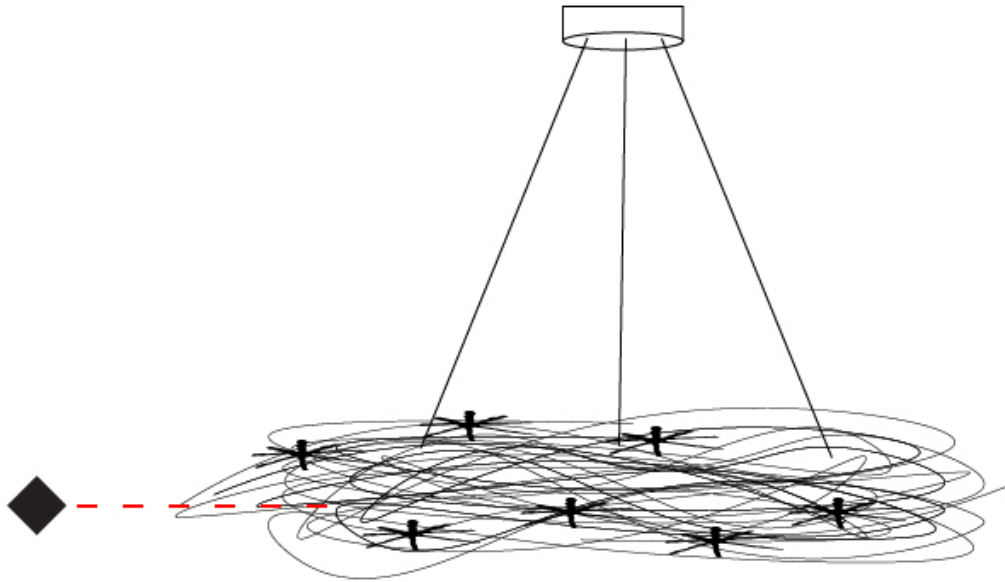

CONFUSIONE SUSPENSION

D131001

PROJECT

TYPE

SPECIFIER

QUANTITY

DATE

D